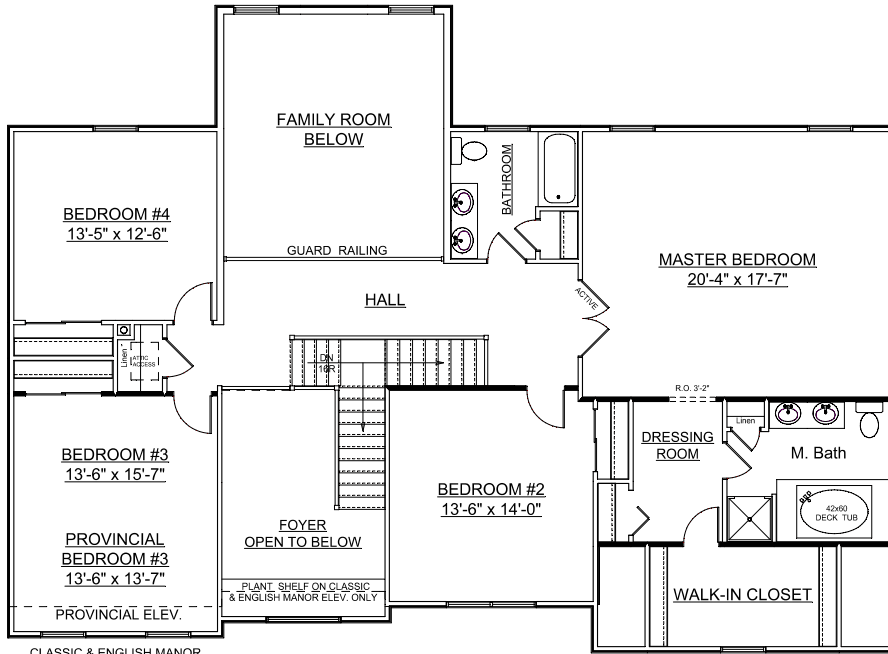

# COBBLESTONE CROSSING

**SECOND FLOOR**

**FIRST FLOOR**

TOTAL LIVING AREA

PROVINCIAL  
3318 Square Feet

ENG. MANOR & CLASSIC  
3401 Square Feet

PROVINCIAL  
1637 SQUARE FEET

ENG. MANOR & CLASSIC  
1670 Square Feet

PROVINCIAL  
1681 SQUARE FEET

ENG. MANOR & CLASSIC  
1731 Square Feet

ALL DESIGNS, DIMENSIONS AND SPECIFICATIONS ARE APPROXIMATE AND ARE SUBJECT TO FIELD VARIATIONS, OMISSIONS, AND CHANGES WITHOUT NOTICE.

## THE ROSEWOOD

SHOWN WITH AVAILABLE OPTIONS: KITCHEN ISLAND