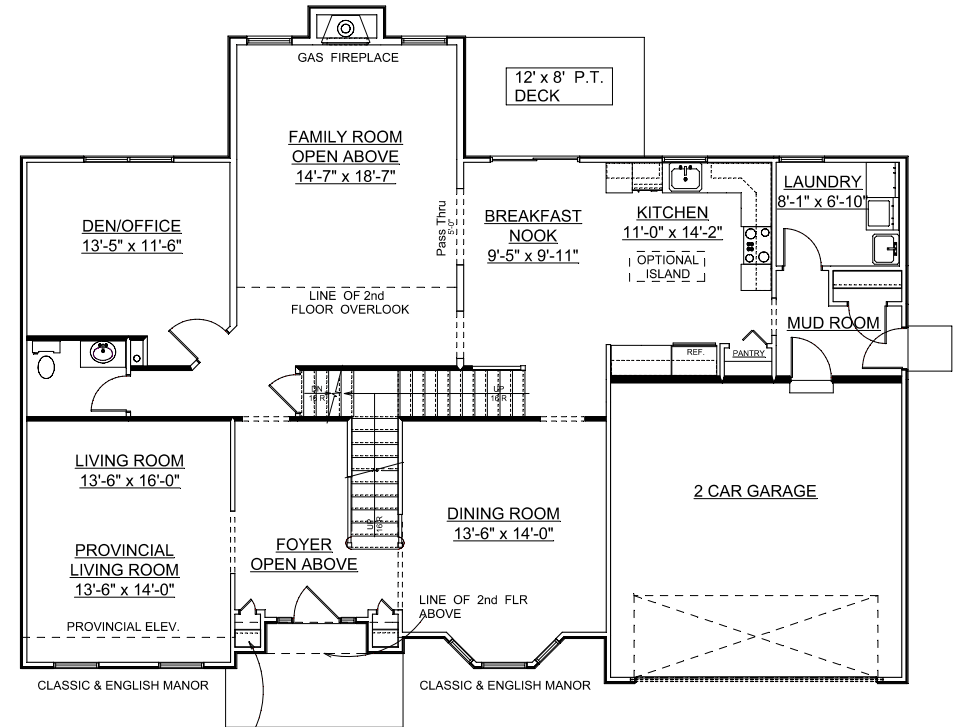

# COBBLESTONE CROSSING

**SECOND FLOOR**

**FIRST FLOOR**

TOTAL LIVING AREA

PROVINCIAL  
3318 Square Feet

ENG. MANOR & CLASSIC  
3401 Square Feet

PROVINCIAL  
1637 SQUARE FEET

ENG. MANOR & CLASSIC  
1670 Square Feet

PROVINCIAL  
1681 SQUARE FEET

ENG. MANOR & CLASSIC  
1731 Square Feet

ALL DESIGNS, DIMENSIONS AND SPECIFICATIONS ARE APPROXIMATE AND ARE SUBJECT TO FIELD VARIATIONS, OMISSIONS, AND CHANGES WITHOUT NOTICE.

## THE ROSEWOOD

SHOWN WITH AVAILABLE OPTIONS: KITCHEN ISLAND