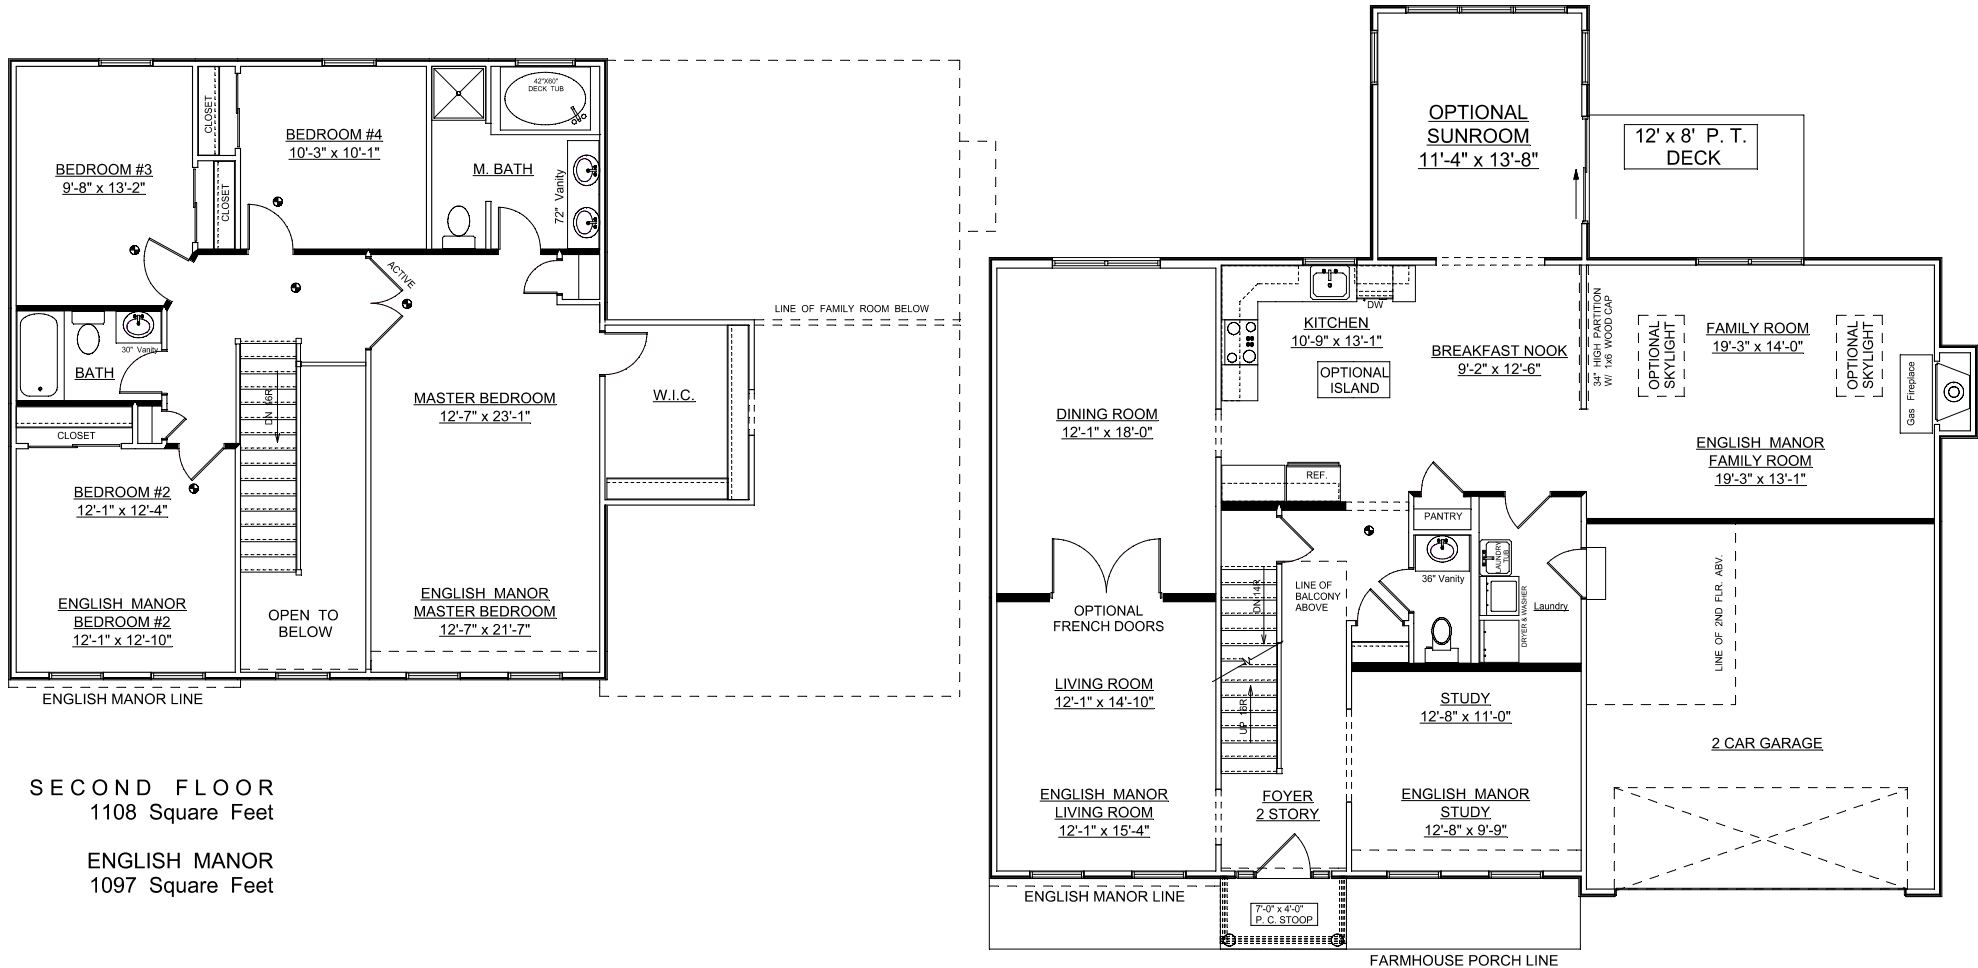

HILLTOP ESTATES

SECOND FLOOR
1108 Square Feet

ENGLISH MANOR
1097 Square Feet

TOTAL LIVING AREA

FARMHOUSE, TRAD. & PROV.
2546 Square Feet

ENGLISH MANOR
2500 Square Feet

ALL DESIGNS, DIMENSIONS AND SPECIFICATIONS ARE APPROXIMATE AND ARE SUBJECT TO FIELD VARIATIONS, OMISSIONS, AND CHANGES WITHOUT NOTICE.

ARTISTIC RENDERINGS ARE INTENDED TO SHOW GENERAL APPEARANCE AND CHARACTER. ACTUAL ELEVATION MAY VARY SLIGHTLY.

FIRST FLOOR
FARMHOUSE, TRAD. & PROV.
1438 Square Feet

ENGLISH MANOR
1403 Square Feet

OPTIONAL SUNROOM
170 Square Feet

THE PINEBROOK

SHOWN WITH AVAILABLE OPTIONS: OPTIONAL SUNROOM, KITCHEN ISLAND, SKYLITES, & FRENCH DOORS