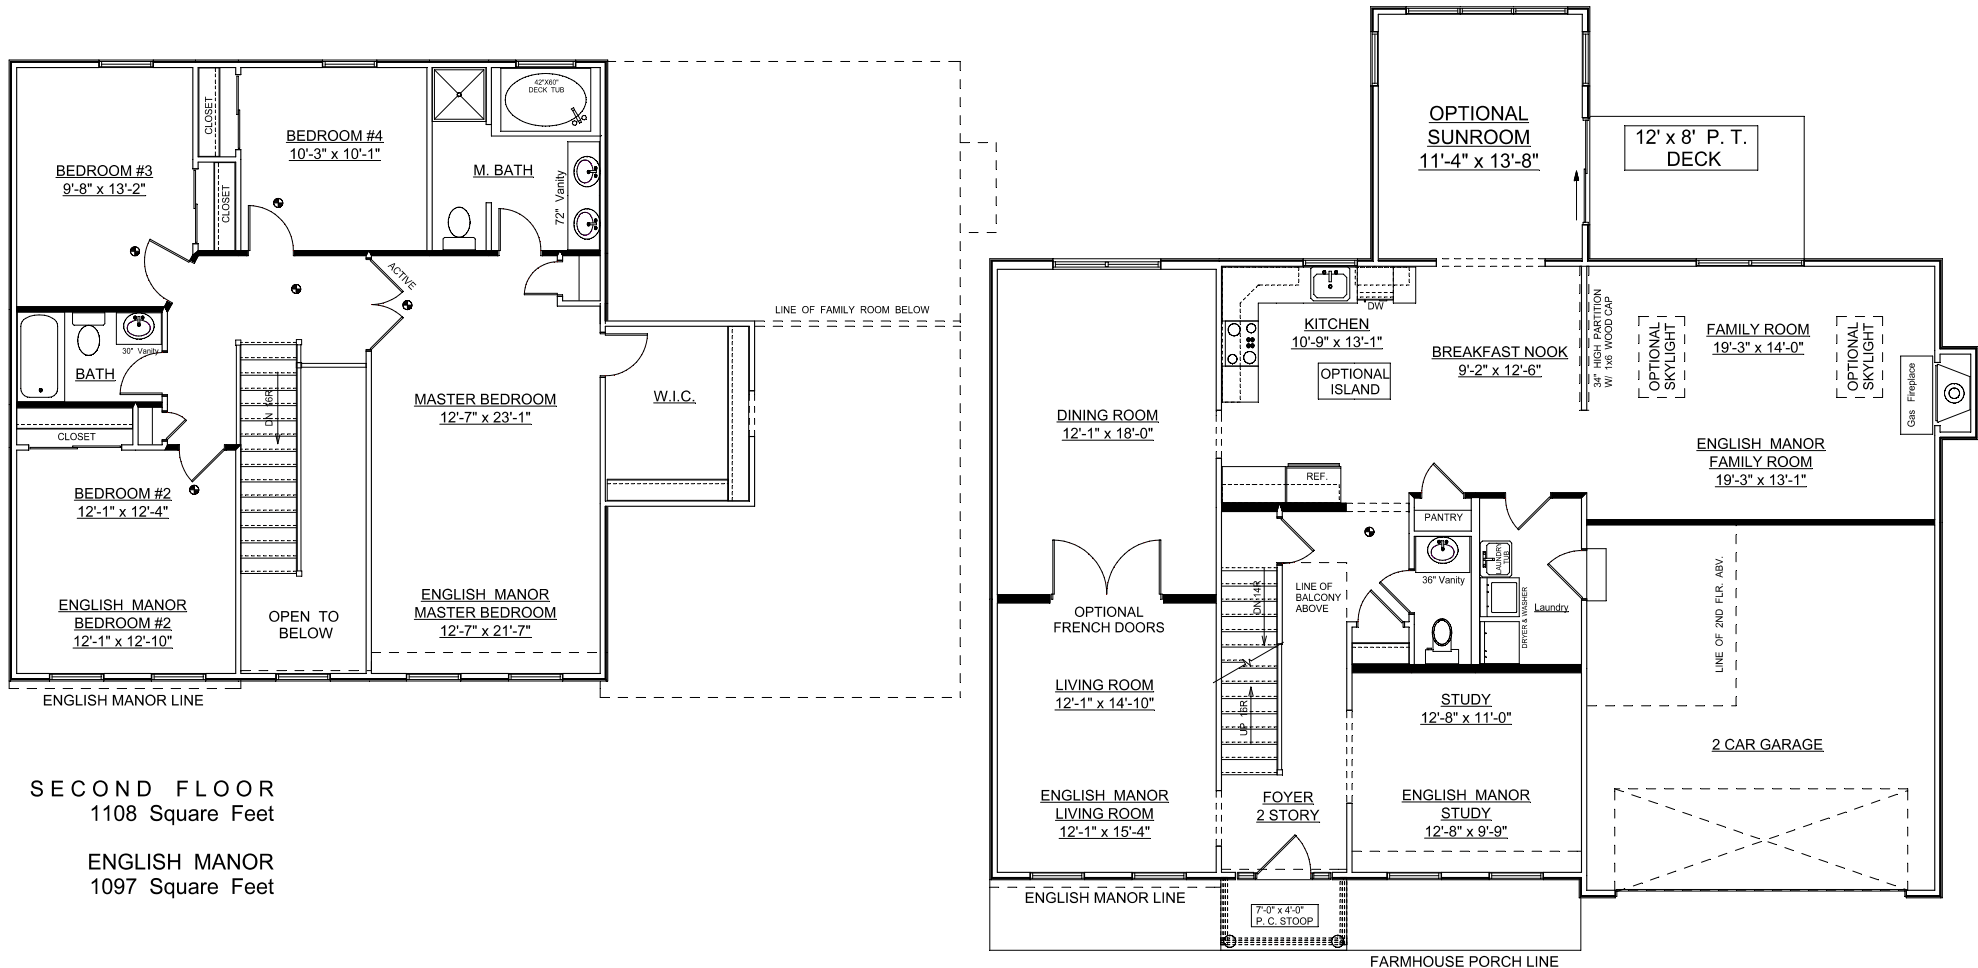

# COBBLESTONE CROSSING

**SECOND FLOOR**  
1108 Square Feet

**ENGLISH MANOR**  
1097 Square Feet

**TOTAL LIVING AREA**

**FARMHOUSE, TRAD. & PROV.**  
2546 Square Feet

**ENGLISH MANOR**  
2500 Square Feet

ALL DESIGNS, DIMENSIONS AND SPECIFICATIONS ARE APPROXIMATE AND ARE SUBJECT TO FIELD VARIATIONS, OMISSIONS, AND CHANGES WITHOUT NOTICE.

ARTISTIC RENDERINGS ARE INTENDED TO SHOW GENERAL APPEARANCE AND CHARACTER. ACTUAL ELEVATION MAY VARY SLIGHTLY.

**FIRST FLOOR**  
**FARMHOUSE, TRAD. & PROV.**  
1438 Square Feet

**ENGLISH MANOR**  
1403 Square Feet

**OPTIONAL SUNROOM**  
170 Square Feet

## THE PINEBROOK

SHOWN WITH AVAILABLE OPTIONS: OPTIONAL SUNROOM, KITCHEN ISLAND, SKYLITES, & FRENCH DOORS