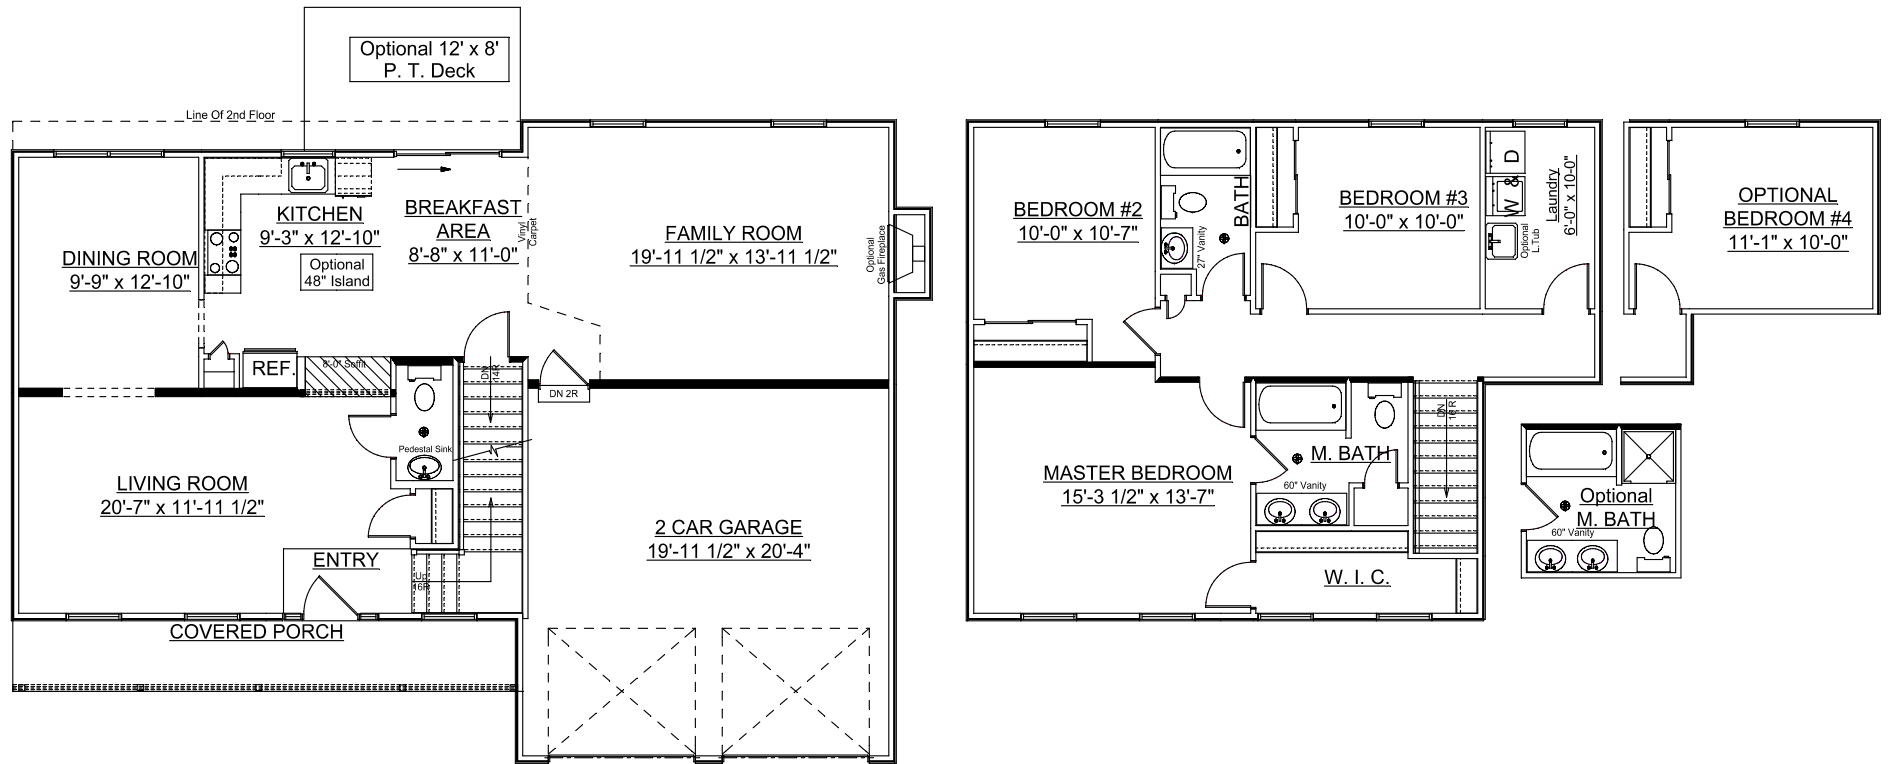

## FIRST FLOOR

1489 Square Feet  
\*Includes Garage

## TOTAL SQUARE FEET

2514 Square Feet  
\*Includes Garage & Opt. Bedroom

## SECOND FLOOR

861 SQUARE FEET  
164 SQUARE FEET ( OPT. BEDROOM)

ALL DESIGNS, DIMENSIONS AND SPECIFICATIONS ARE APPROXIMATE AND ARE SUBJECT TO FIELD VARIATIONS, OMISSIONS, AND CHANGES WITHOUT NOTICE.

ARTISTIC RENDERINGS ARE INTENDED TO SHOW GENERAL APPEARANCE AND CHARACTER. ACTUAL ELEVATION MAY VARY SLIGHTLY.

## THE HONEYBROOK II

SHOWN WITH AVAILABLE OPTIONS:  
GAS FIREPLACE , DECK , KITCHEN ISLAND & LAUNDRY TUB