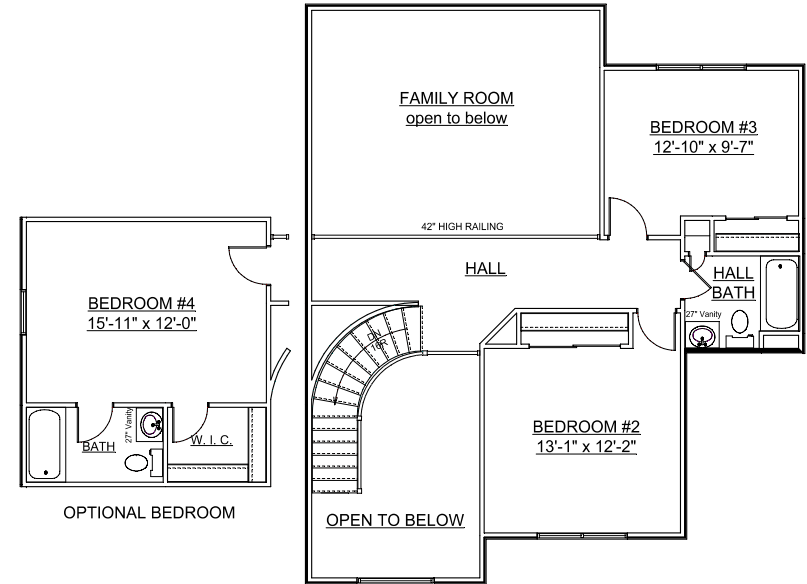

HILLTOP ESTATES

FIRST FLOOR

2048 Square Feet

SECOND FLOOR

581 Square Feet
876 w/opt. Bedroom

TOTAL LIVING AREA

2629 Square Feet
2924 Opt. Bedroom

ALL DESIGNS, DIMENSIONS AND SPECIFICATIONS ARE APPROXIMATE AND ARE SUBJECT TO FIELD VARIATIONS, OMISSIONS, AND CHANGES WITHOUT NOTICE.

ARTISTIC RENDERINGS ARE INTENDED TO SHOW GENERAL APPEARANCE AND CHARACTER. ACTUAL ELEVATION MAY VARY SLIGHTLY.

THE HAWTHORN