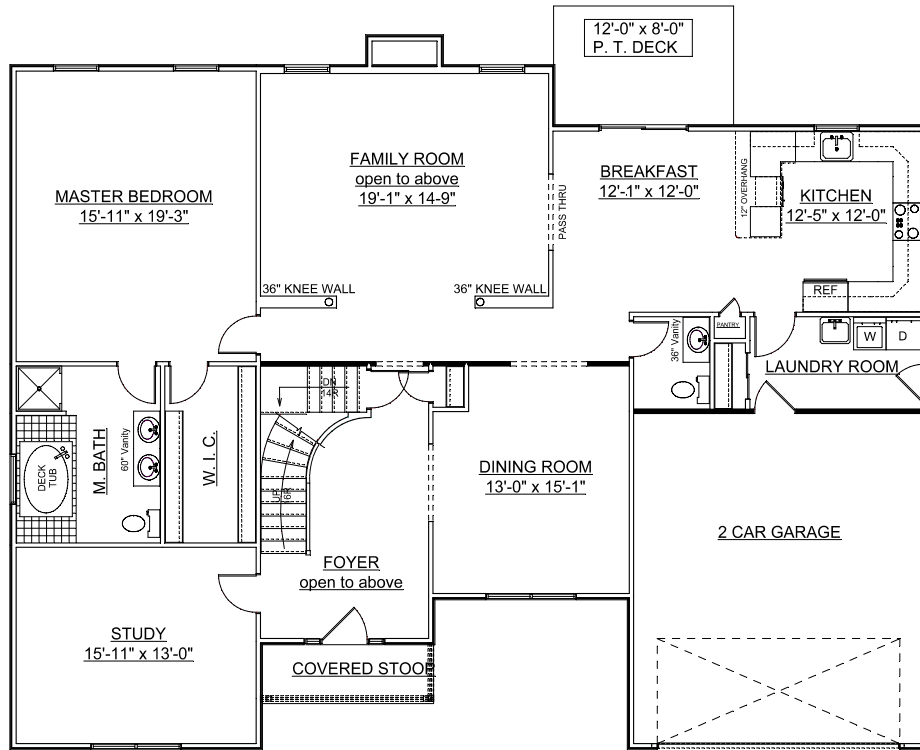

HILLTOP ESTATES

FIRST FLOOR

2048 Square Feet

SECOND FLOOR

581 Square Feet
876 w/opt. Bedroom

TOTAL LIVING AREA

2629 Square Feet
2924 Opt. Bedroom

ALL DESIGNS, DIMENSIONS AND SPECIFICATIONS ARE APPROXIMATE AND ARE SUBJECT TO FIELD VARIATIONS, OMISSIONS, AND CHANGES WITHOUT NOTICE.

ARTISTIC RENDERINGS ARE INTENDED TO SHOW GENERAL APPEARANCE AND CHARACTER. ACTUAL ELEVATION MAY VARY SLIGHTLY.

THE HAWTHORN