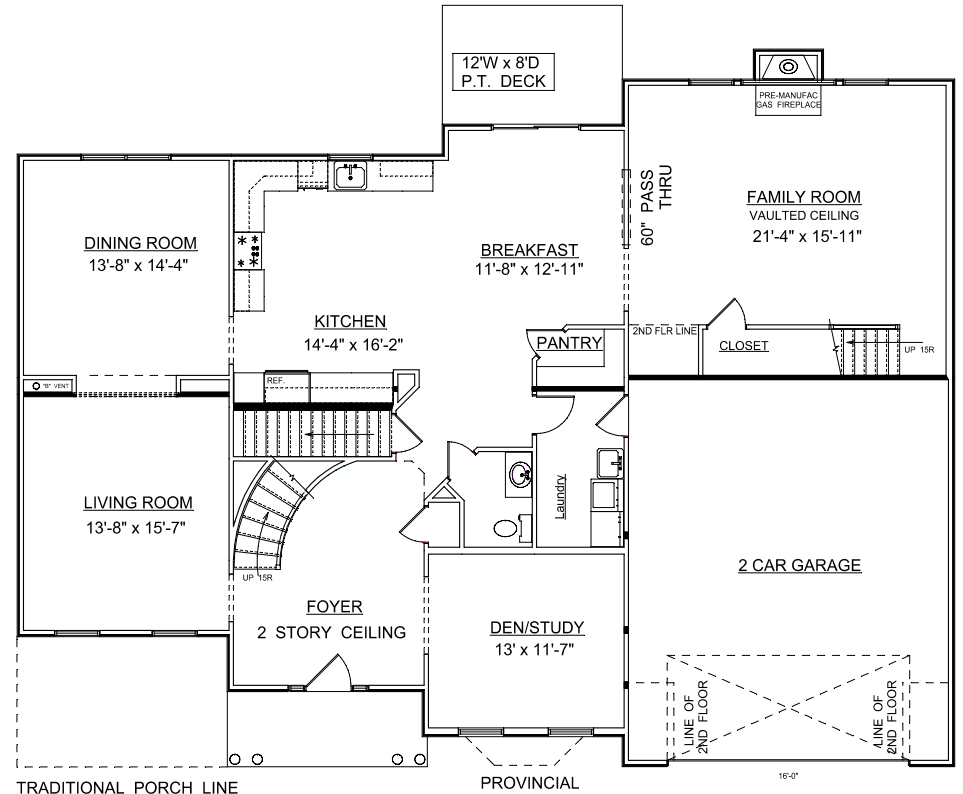

# HILLTOP ESTATES

SECOND FLOOR

TOTAL SQUARE FEET

CLASSIC & TRADITIONAL  
3726 Square Feet

PROVINCIAL  
3738 Square Feet

FIRST FLOOR

CLASSIC & TRAD.  
1914 Square Feet

PROVINCIAL  
1926

ALL DESIGNS, DIMENSIONS AND SPECIFICATIONS ARE APPROXIMATE AND ARE SUBJECT TO FIELD VARIATIONS, OMISSIONS, AND CHANGES WITHOUT NOTICE.

ARTISTIC RENDERINGS ARE INTENDED TO SHOW GENERAL APPEARANCE AND CHARACTER. ACTUAL ELEVATION MAY VARY SLIGHTLY.

**THE EMPRESS**