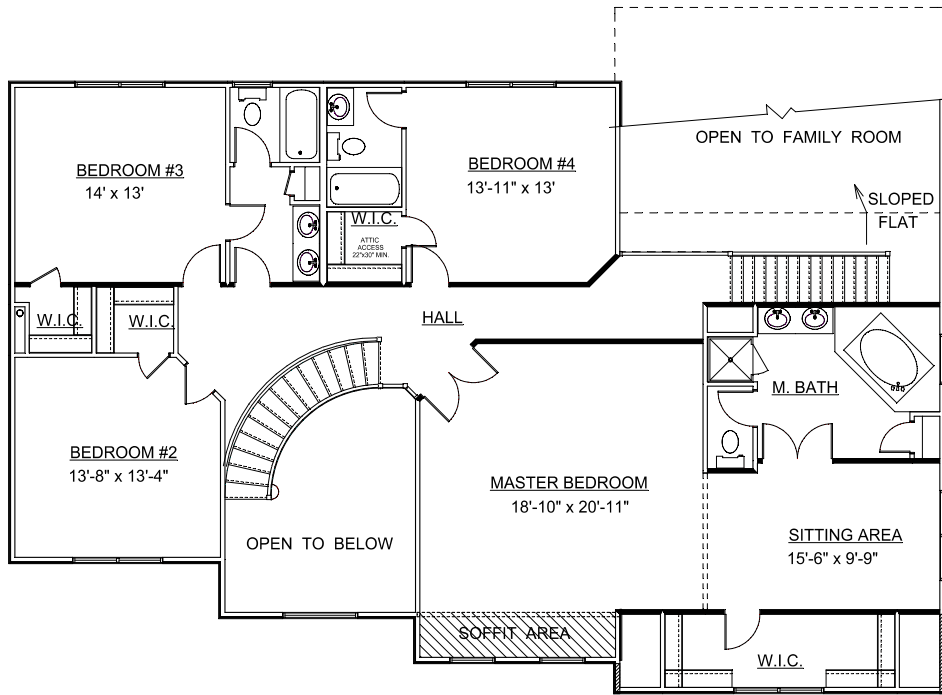

# HILLTOP ESTATES

SECOND FLOOR

TOTAL SQUARE FEET

CLASSIC & TRADITIONAL  
3726 Square Feet

PROVINCIAL  
3738 Square Feet

FIRST FLOOR

CLASSIC & TRAD.  
1914 Square Feet

PROVINCIAL  
1926

ALL DESIGNS, DIMENSIONS AND SPECIFICATIONS ARE APPROXIMATE AND ARE SUBJECT TO FIELD VARIATIONS, OMISSIONS, AND CHANGES WITHOUT NOTICE.

ARTISTIC RENDERINGS ARE INTENDED TO SHOW GENERAL APPEARANCE AND CHARACTER. ACTUAL ELEVATION MAY VARY SLIGHTLY.

**THE EMPRESS**