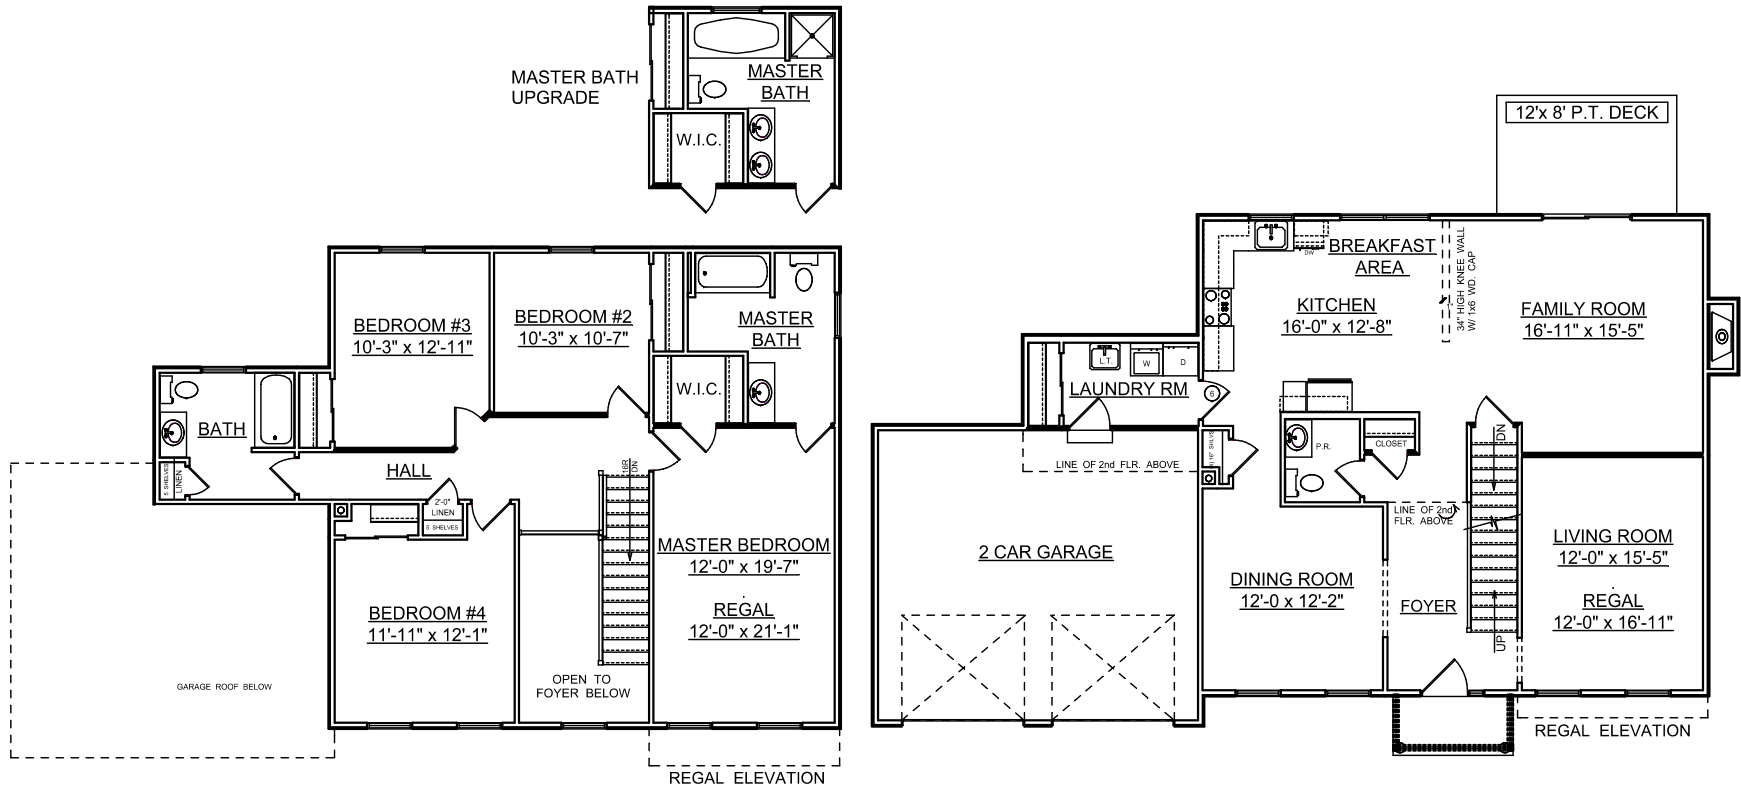

HILLTOP ESTATES

TOTAL LIVING AREA

REGAL 2295 SQ. FT.

CLASSIC, TRAD.
& FARMHOUSE 2255 SQ. FT.

SECOND FLOOR

REGAL 1102 SQ. FT.

CLASSIC, TRAD.
& FARMHOUSE 1082 SQ. FT.

FIRST FLOOR

REGAL 1193 SQ. FT.

CLASSIC, TRAD.
& FARMHOUSE 1173 SQ. FT.

ALL DESIGNS, DIMENSIONS AND SPECIFICATIONS ARE APPROXIMATE AND ARE SUBJECT TO FIELD VARIATIONS, OMISSIONS, AND CHANGES WITHOUT NOTICE.

ARTISTIC RENDERINGS ARE INTENDED TO SHOW GENERAL APPEARANCE AND CHARACTER. ACTUAL ELEVATION MAY VARY SLIGHTLY.