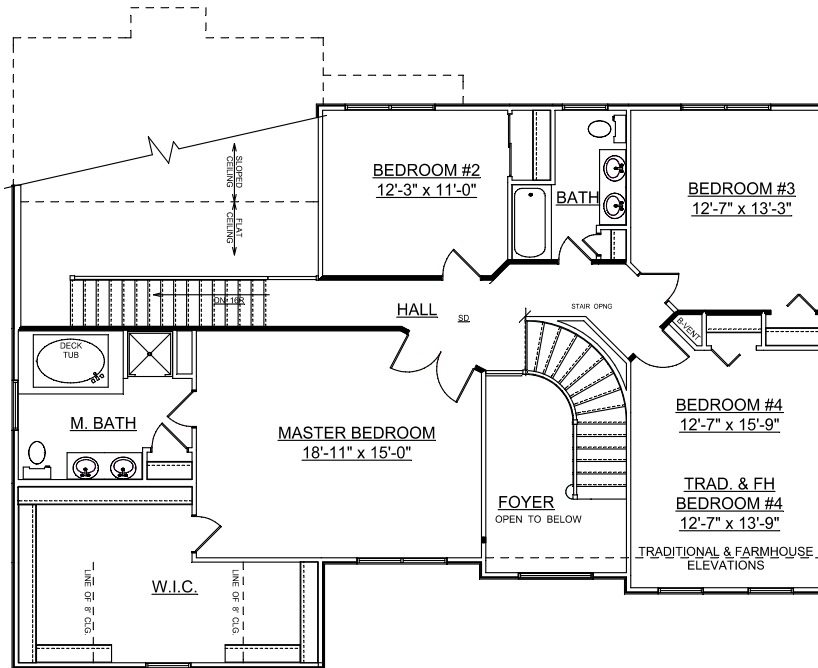

# HILLTOP ESTATES

TOTAL SQUARE FEET

CLASSIC & ENG. MANOR  
2922 Square Feet

TRAD. & FARMHOUSE  
2856 Square Feet

SECOND FLOOR

CLASSIC & ENG. MANOR,  
1410 Square Feet

TRADITIONAL & FARMHOUSE  
1393 Square Feet

FIRST FLOOR

CLASSIC & ENG. MANOR  
1511 Square Feet

TRADITIONAL & FARMHOUSE  
1462 Square Feet

ALL DESIGNS, DIMENSIONS AND SPECIFICATIONS ARE APPROXIMATE AND ARE SUBJECT TO FIELD VARIATIONS, OMISSIONS, AND CHANGES WITHOUT NOTICE.