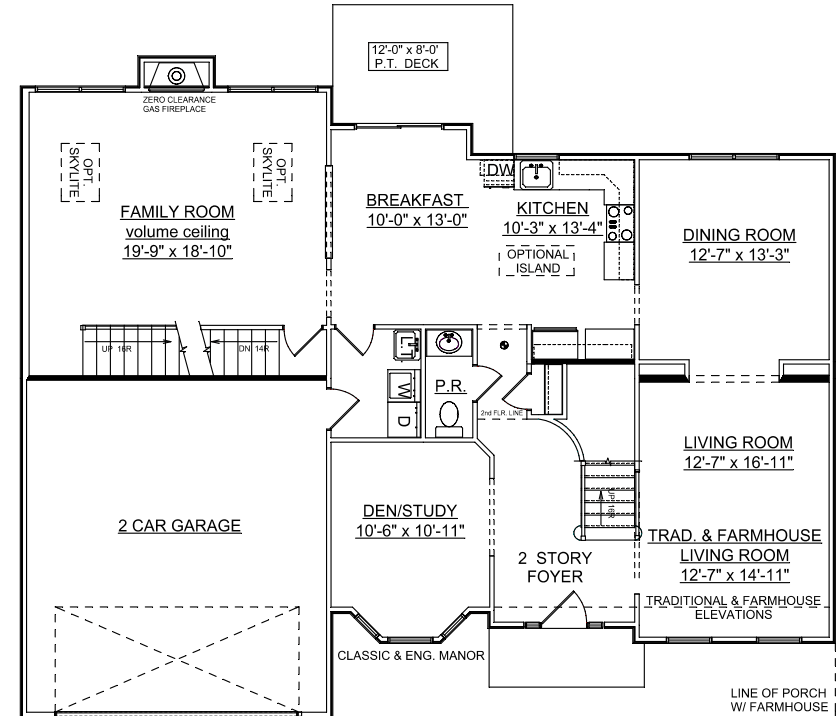

# HILLTOP ESTATES

TOTAL SQUARE FEET

CLASSIC & ENG. MANOR  
2922 Square Feet

TRAD. & FARMHOUSE  
2856 Square Feet

SECOND FLOOR

CLASSIC & ENG. MANOR,  
1410 Square Feet

TRADITIONAL & FARMHOUSE  
1393 Square Feet

FIRST FLOOR

CLASSIC & ENG. MANOR  
1511 Square Feet

TRADITIONAL & FARMHOUSE  
1462 Square Feet

ALL DESIGNS, DIMENSIONS AND SPECIFICATIONS ARE APPROXIMATE AND ARE SUBJECT TO FIELD VARIATIONS, OMISSIONS, AND CHANGES WITHOUT NOTICE.