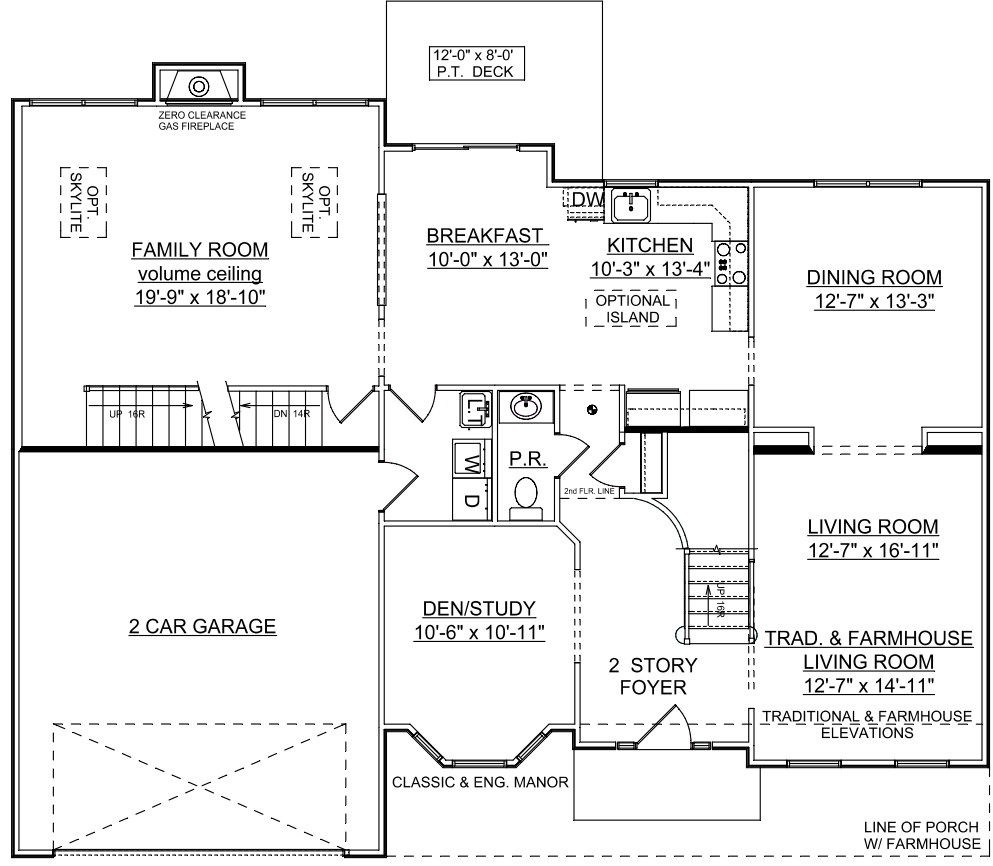

COBBLESTONE CROSSING

TOTAL SQUARE FEET
 CLASSIC & ENG. MANOR
 2922 Square Feet
 TRAD. & FARMHOUSE
 2856 Square Feet

SECOND FLOOR
 CLASSIC & ENG. MANOR,
 1410 Square Feet
 TRADITIONAL & FARMHOUSE
 1393 Square Feet

FIRST FLOOR
 CLASSIC & ENG. MANOR
 1511 Square Feet
 TRADITIONAL & FARMHOUSE
 1462 Square Feet

ALL DESIGNS, DIMENSIONS AND SPECIFICATIONS ARE APPROXIMATE AND ARE SUBJECT TO FIELD VARIATIONS, OMISSIONS, AND CHANGES WITHOUT NOTICE.

ARTISTIC RENDERINGS ARE INTENDED TO SHOW GENERAL APPEARANCE AND CHARACTER. ACTUAL ELEVATION MAY VARY SLIGHTLY.

THE CEDARBROOK

SHOWN WITH AVAILABLE OPTIONS: SKYLITES & KITCHEN ISLAND