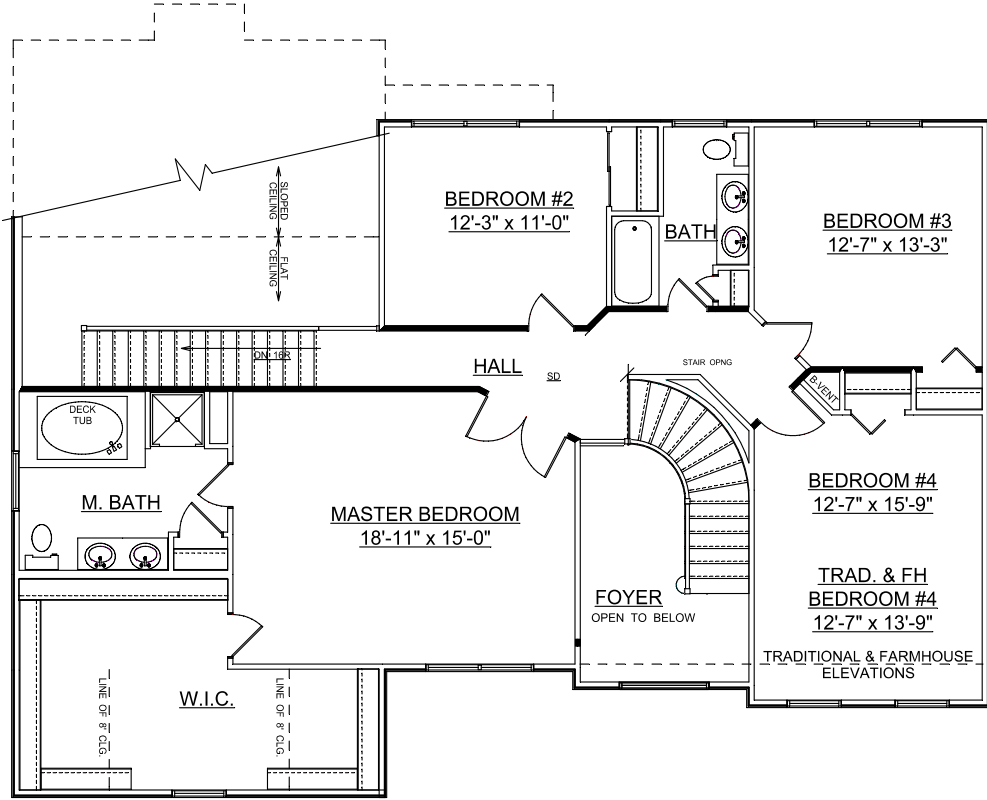

COBBLESTONE CROSSING

TOTAL SQUARE FEET
 CLASSIC & ENG. MANOR
 2922 Square Feet
 TRAD. & FARMHOUSE
 2856 Square Feet

SECOND FLOOR
 CLASSIC & ENG. MANOR,
 1410 Square Feet
 TRADITIONAL & FARMHOUSE
 1393 Square Feet

FIRST FLOOR
 CLASSIC & ENG. MANOR
 1511 Square Feet
 TRADITIONAL & FARMHOUSE
 1462 Square Feet

ALL DESIGNS, DIMENSIONS AND SPECIFICATIONS ARE APPROXIMATE AND ARE SUBJECT TO FIELD VARIATIONS, OMISSIONS, AND CHANGES WITHOUT NOTICE.

ARTISTIC RENDERINGS ARE INTENDED TO SHOW GENERAL APPEARANCE AND CHARACTER. ACTUAL ELEVATION MAY VARY SLIGHTLY.

THE CEDARBROOK

SHOWN WITH AVAILABLE OPTIONS: SKYLITES & KITCHEN ISLAND